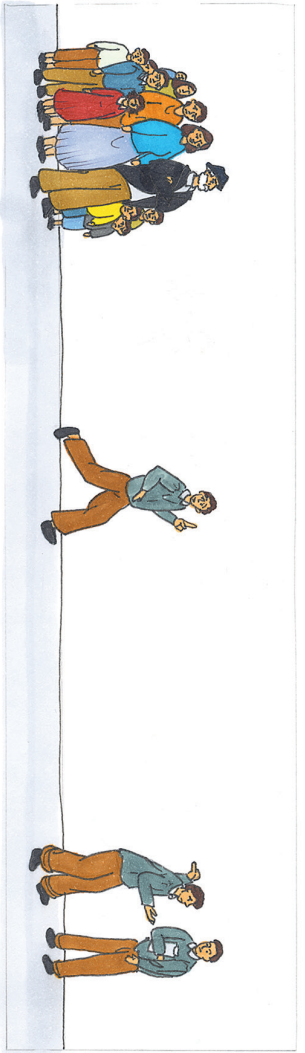

TIFFEN Gray Scale

© The Tiffen Company, 2007

A	1		R
	2		G
	3		B
	4		
	5		M
	6		W
	7		G
	8		K
	9		
	10		C
	11		Y
	12		B
	13		M
	14		
	15		
	16		
	17		
	18		
	19