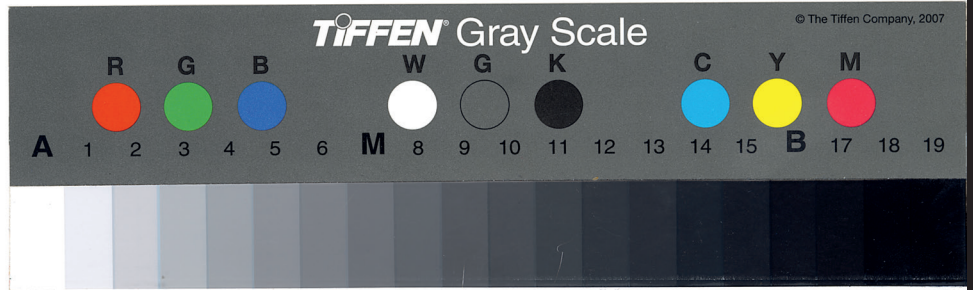

Handwritten text in the top right corner, possibly a title or note, written in colorful, stylized letters.

Handwritten text in the middle right area, continuing the colorful, stylized theme from the top right.

TIFFEN Gray Scale © The Tiffen Company, 2007

	R	G	B	W	G	K	C	Y	M										
																			
A	1	2	3	4	5	6	M	8	9	10	11	12	13	14	15	B	17	18	19

the
m
h

the
m
h

47
 Handwritten text in various colors (red, blue, green, yellow) and orientations, including the number '47' at the top.

Geld

TIFFEN Gray Scale

© The Tiffen Company, 2007

	R	G	B		W	G	K		C	Y	M								
A	1	2	3	4	5	6	M	8	9	10	11	12	13	14	15	B	17	18	19

Watercolor
by
Wan

Handwritten notes in blue and orange ink, including a question mark and some illegible characters.

Handwritten scribbles in various colors (yellow, orange, red, blue, purple) and a small eye icon.

Handwritten signature in colorful ink, possibly reading 'N. S. S.' or similar, located in the bottom right corner of the page.