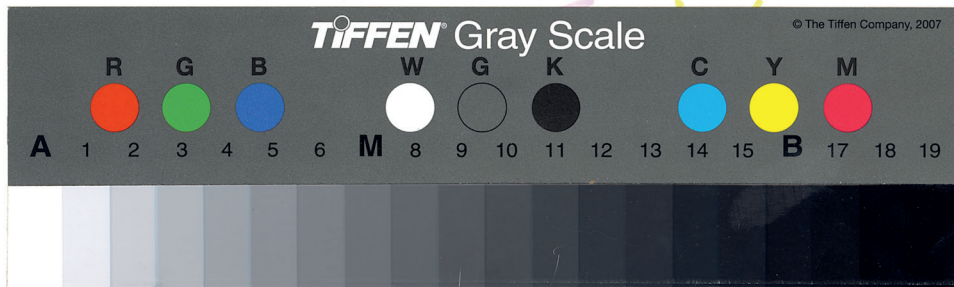

Handwritten text in the top right corner, possibly a title or note, written in colorful, stylized letters.

Handwritten text in the middle right area, continuing the colorful, stylized theme from the top right.

TIFFEN Gray Scale © The Tiffen Company, 2007

	R	G	B	W	G	K	C	Y	M										
																			
A	1	2	3	4	5	6	M	8	9	10	11	12	13	14	15	B	17	18	19

the
m
h

the
m
h

47
 Handwritten text in various colors (red, blue, green, yellow) and orientations, including the number '47' at the top.

Geld

TIFFEN Gray Scale

© The Tiffen Company, 2007

	R	G	B		W	G	K		C	Y	M								
A	1	2	3	4	5	6	M	8	9	10	11	12	13	14	15	B	17	18	19

Watercolor
by
Wan

Handwritten notes in blue and orange ink, including a question mark and some illegible characters.

Handwritten scribbles in various colors (yellow, orange, red, blue, purple) and a small eye icon.

Handwritten signature in colorful ink, possibly reading 'N. S. S.' or similar, located in the bottom right corner of the page.