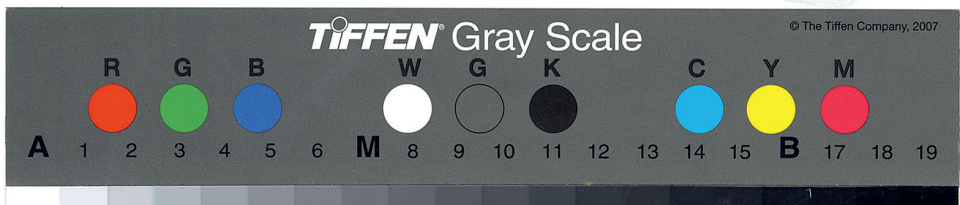

101
104

TIFFEN Gray Scale

© The Tiffen Company, 2007

- A 1 R 2 G 3 B 4 5 6 W 8 K 11 12 13 14 15 Y 17 M 18 19

TIFFEN Gray Scale © The Tiffen Company, 2007

	R	G	B		W	G	K		C	Y	M								
A	1	2	3	4	5	6	M	8	9	10	11	12	13	14	15	B	17	18	19

SWITCH
↔

TIFFEN Gray Scale

© The Tiffen Company, 2007

A	1		R
	2		G
	3		B
	4		
	5		M
	6		W
	7		G
	8		K
	9		
	10		C
	11		Y
	12		B
	13		M
	14		
	15		
	16		
	17		
	18		
	19		

TIFFEN® Gray Scale

© The Tiffen Company, 2007

Handwritten text in the top right corner, possibly a title or note, written in colorful, stylized letters.

Handwritten text in the middle right area, continuing the colorful, stylized theme from the top right.

Handwritten scribbles in various colors (yellow, orange, red, blue, purple) and a small eye icon.

Handwritten signature in colorful ink, possibly reading 'N. S. S.' or similar, located in the bottom right corner of the page.